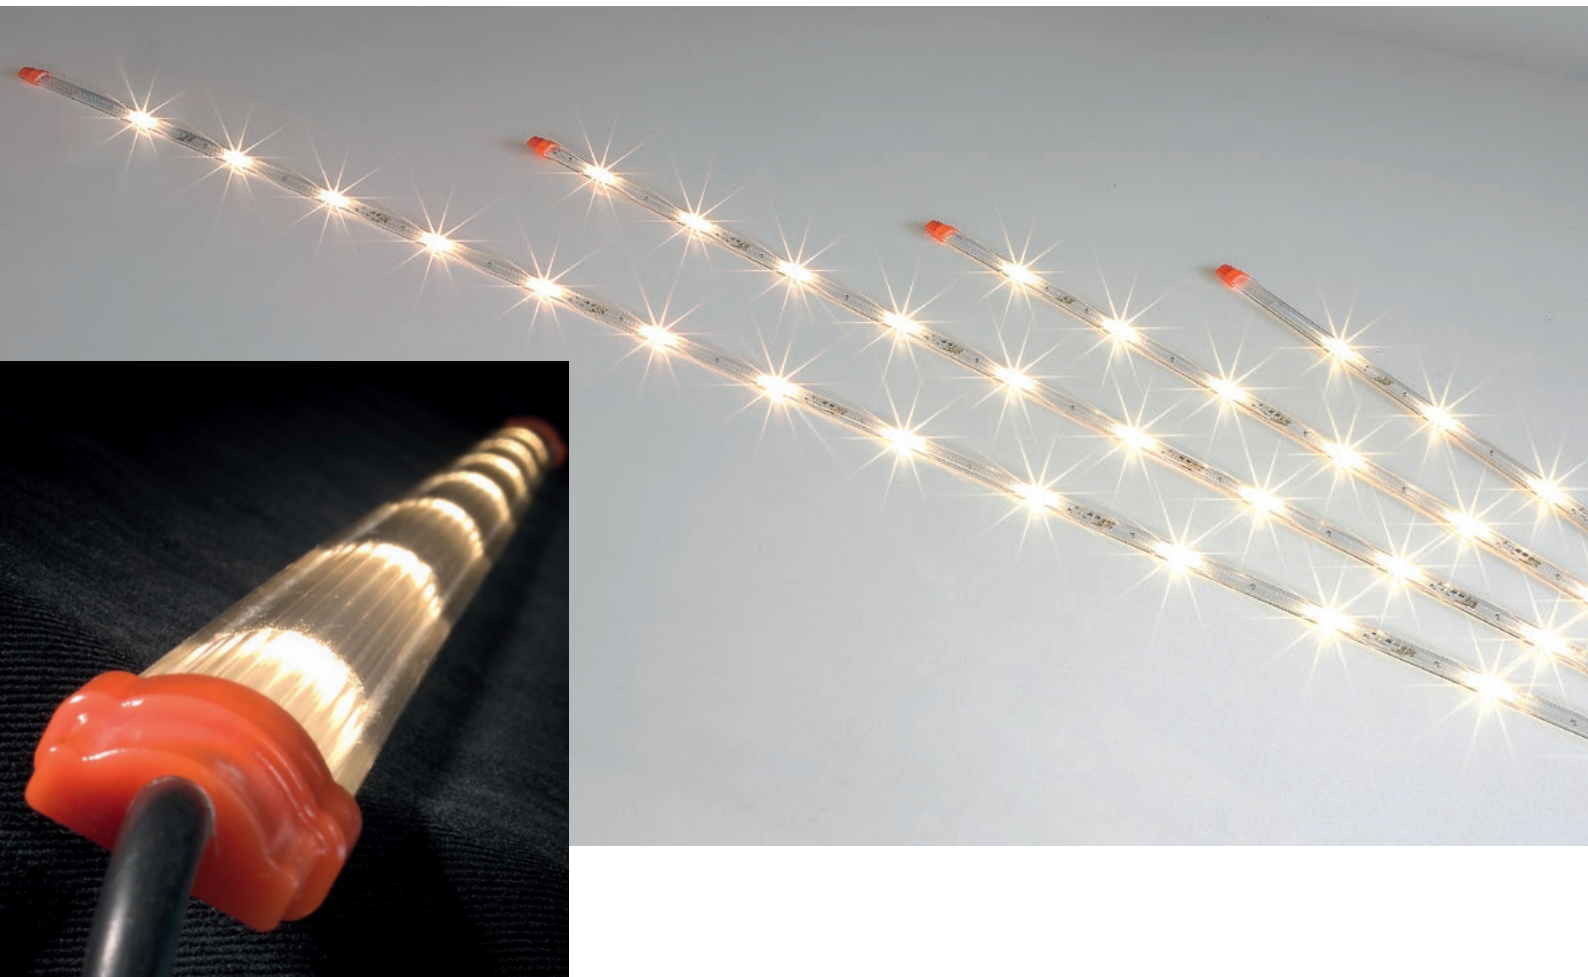

new

Big Dutchman®

FlexLED

The innovative and flexible LED tube lamp
for any area of application

FlexLED – ideal illumination, versatile application

FlexLED is an innovative LED tube lamp which can be used very flexibly. Be it aviaries or colony systems, there are nearly no boundaries for FlexLED. The lamp is wired without connectors, i.e. only one continuous main cable is required. Thanks to this, the LED tube can be installed easily even where there is little

space, and can be connected to the main cable where required. Retrofitting additional LED tubes at a later point is therefore also very simple.

The LED tube is characterised by the following features:

- ✓ LED technology → low energy requirements, long service life;

Distribution of light without reflector

Distribution of light with reflector

The special profile is a combination of housing and reflector

Important advantages

- ✓ 48 V DC safety extra-low voltage;
- ✓ IP 69K → resistant against high-pressure cleaning;
- ✓ plug & play installation → quick, easy and flexible mounting;
- ✓ use of brand LEDs (Osram);
- ✓ continuous main cable prevents contact resistance due to plug connections;
- ✓ good price/performance ratio.

The main cable runs through the entire house (outside of the bird area) without any plug connections and thus ensures that the entire power remains in the main line. Thanks to the plug & play principle, each LED tube can be installed individually in any place. In addition, all connections are completely waterproof.