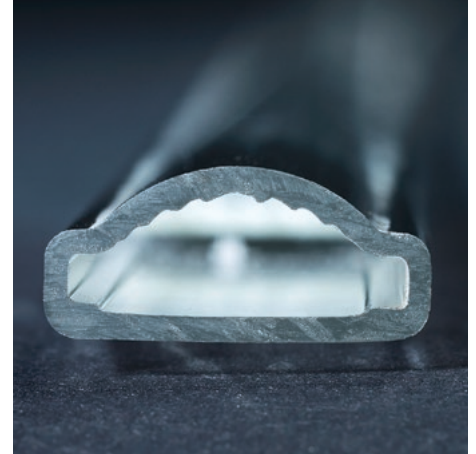

new

Big Dutchman®

FlexLED

The innovative and flexible LED tube lamp
for any area of application

FlexLED – ideal illumination, versatile application

FlexLED is an innovative LED tube lamp which can be used very flexibly. Be it aviaries or colony systems, there are nearly no boundaries for FlexLED. The lamp is wired without connectors, i.e. only one continuous main cable is required. Thanks to this, the LED tube can be installed easily even where there is little

space, and can be connected to the main cable where required. Retrofitting additional LED tubes at a later point is therefore also very simple.

The LED tube is characterised by the following features:

- ✓ LED technology → low energy requirements, long service life;

Distribution of light without reflector

Distribution of light with reflector

The special profile is a combination of housing and reflector

Important advantages

- ✓ 48 V DC safety extra-low voltage;
- ✓ IP 69K → resistant against high-pressure cleaning;
- ✓ plug & play installation → quick, easy and flexible mounting;
- ✓ use of brand LEDs (Osram);
- ✓ continuous main cable prevents contact resistance due to plug connections;
- ✓ good price/performance ratio.

The main cable runs through the entire house (outside of the bird area) without any plug connections and thus ensures that the entire power remains in the main line. Thanks to the plug & play principle, each LED tube can be installed individually in any place. In addition, all connections are completely waterproof.