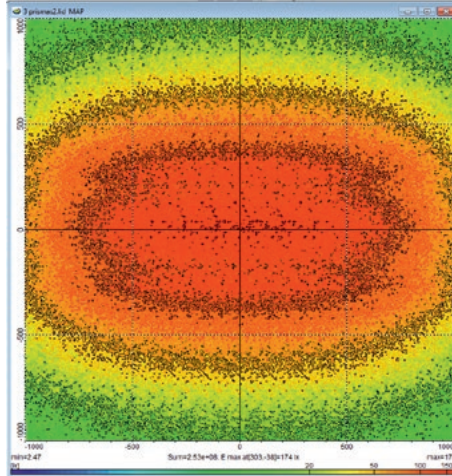

Distribution of light with reflector