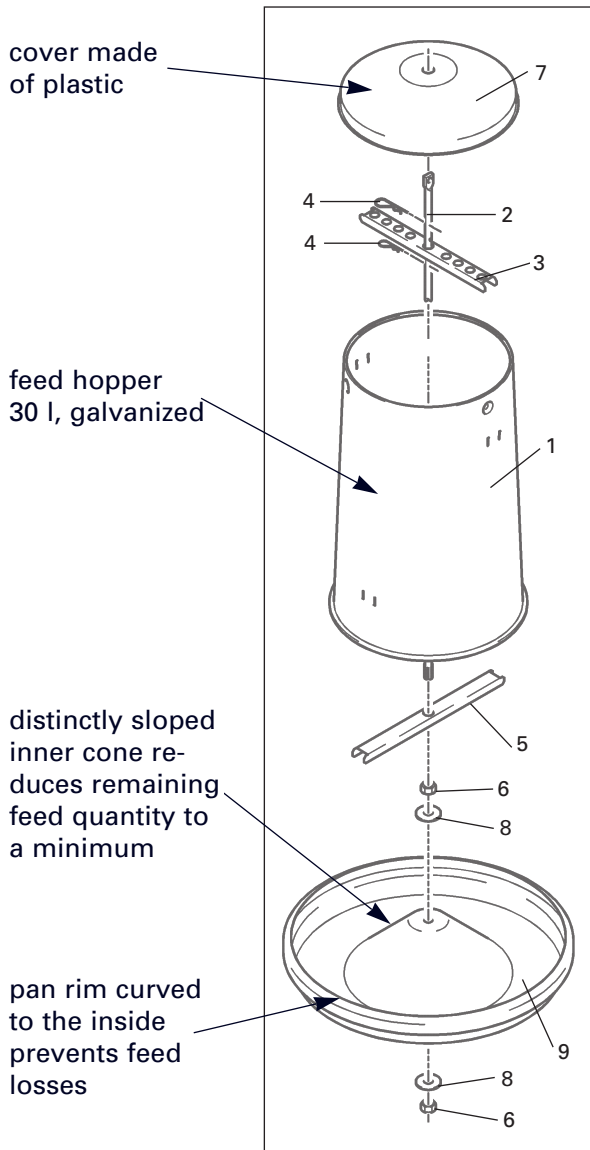

Big Dutchman®

EMPA 4

The self-feeder for broiler breeder males
and finishing poultry

EMPA 4 (Code No. 20-00-3950) – the self-feeder for flexible usage

EMPA 4 by Big Dutchman is a self-feeder particularly suitable for supplying feed to males in broiler breeder management. It is also possible to feed pullets, layers and turkeys from this pan. EMPA 4 has a capacity of 30 l and is manually filled with feed.

The pan is made of plastic and has the following dimensions:

- inner diameter of pan 41 cm
- outer diameter of pan 44 cm
- height of pan rim 8 cm.

Recommended bird numbers for EMPA 4

Type of birds	Birds/Feeder*	Feeding type
Broiler breeder males		
● rearing up to week 16/18	17	restricted
● production phase starting in week 16/18	16	restricted
Pullets 1.3 to 1.5 kg live weight	80-60	ad libitum
Layers 1.8 to 2.2 kg live weight	60-40	ad libitum
Turkeys up to 12 kg	51	ad libitum
Turkeys up to 20 kg	33	ad libitum

* If birds are heavier, reduce the number of birds/EMPA 4. Moreover take into consideration relevant regulations in specific countries, e.g. implementation of the EU directive.

Position	Code No.	Description	Number
1	20-00-3932	Upper part	1
2	20-00-3933	Shaft	1
3	20-00-3934	Bracket, short	1
4	99-50-3808	Spring cotter 3 mm	2
5	20-00-3935	Bracket, long	1
6	99-20-1032	Hexagon nut M12	2
7	20-00-3936	Cover	1
8	99-20-1150	Washer A13	2
9	20-00-3951	Dish	1