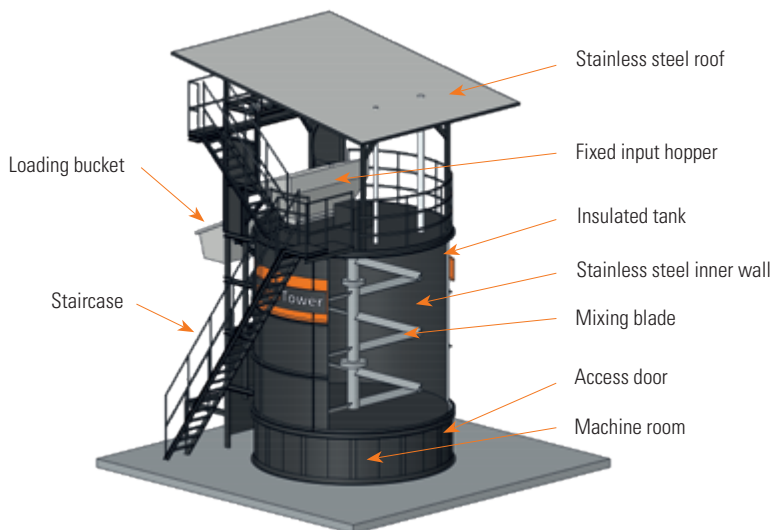

NEW!

Big Dutchman®

CompoTower

Vertically enclosed high-quality fermenter
for manure and separated slurry

CompoTower – optimal fermentation of manure and slurry

CompoTower is a vertically, enclosed high-quality fermentation system which evaporates the moisture in manure and slurry through a high-temperature fermentation process. The CompoTower process transfers organic waste

odour. The stand-alone CompoTower has minimum space requirements, thus giving the user great flexibility in farm layout design.

Technical specifications

Fermenter volume	m ³	66
Bucket volume	m ³	1.0
Body weight	tons	20
Voltage	V	400 (3 ph 50 Hz) 380 (3 ph 60 Hz)
Total power	kW	22.0 (50 Hz) / 19.4 (60 Hz)

Advantages

- ✓ continuous working process;
- ✓ reduced operation time;
- ✓ compact design with a high intake capacity;
- ✓ enclosed system leads to minimal odour and dust;
- ✓ stable and rugged construction;
- ✓ use of high-quality, durable and long-lasting components;
- ✓ outdoor installation that requires little space;
- ✓ stainless steel loading bucket;
- ✓ heat insulated tank with inner lining made of stainless steel;
- ✓ optional air cleaning system can be integrated.