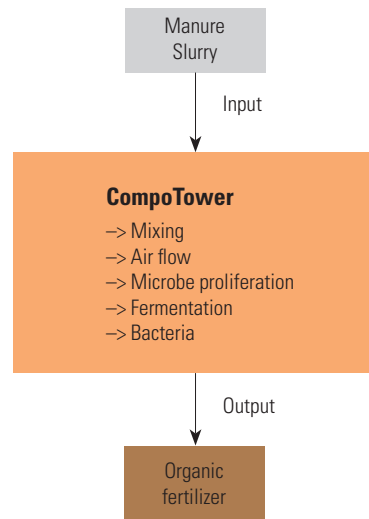

NEW!

Big Dutchman®

CompoTower

Vertically enclosed high-quality fermenter
for manure and separated slurry

CompoTower – optimal fermentation of manure and slurry

CompoTower is a vertically, enclosed high-quality fermentation system which evaporates the moisture in manure and slurry through a high-temperature fermentation process. The CompoTower process transfers organic waste

into a high-quality compost which is applicable as high-value fertilizer for different plants and crops. The aerobic fermentation method results in a final product which is germ-free and allows an easy control of exhaust air and

odour. The stand-alone CompoTower has minimum space requirements, thus giving the user great flexibility in farm layout design.

Technical specifications

Fermenter volume	m ³	66
Bucket volume	m ³	1.0
Body weight	tons	20
Voltage	V	400 (3 ph 50 Hz) 380 (3 ph 60 Hz)
Total power	kW	22.0 (50 Hz) / 19.4 (60 Hz)