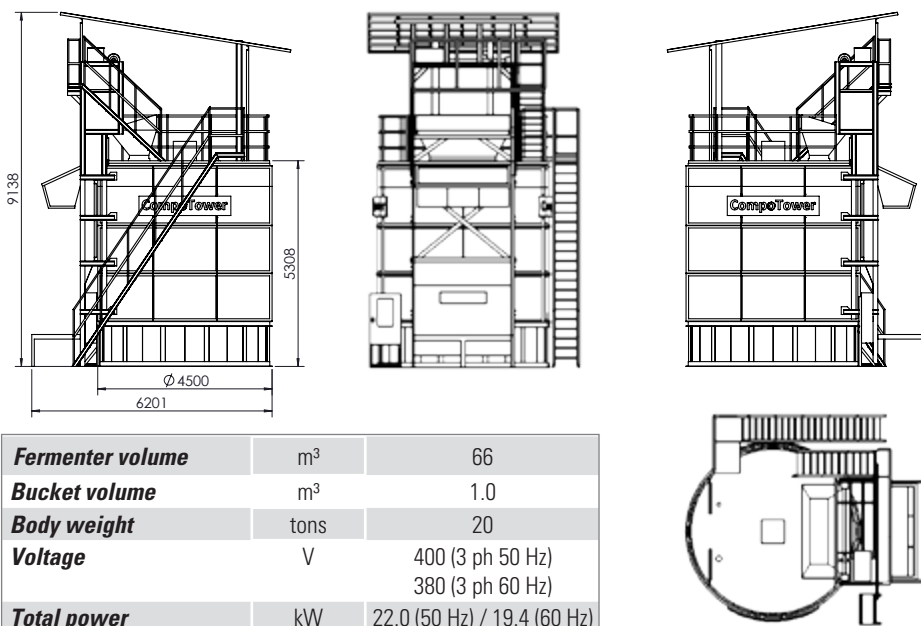

NEW!

Big Dutchman®

CompoTower

Vertically enclosed high-quality fermenter
for manure and separated slurry

CompoTower – optimal fermentation of manure and slurry

CompoTower is a vertically, enclosed high-quality fermentation system which evaporates the moisture in manure and slurry through a high-temperature fermentation process. The CompoTower process transfers organic waste

odour. The stand-alone CompoTower has minimum space requirements, thus giving the user great flexibility in farm layout design.

Technical specifications

Fermenter volume	m ³	66
Bucket volume	m ³	1.0
Body weight	tons	20
Voltage	V	400 (3 ph 50 Hz) 380 (3 ph 60 Hz)
Total power	kW	22.0 (50 Hz) / 19.4 (60 Hz)